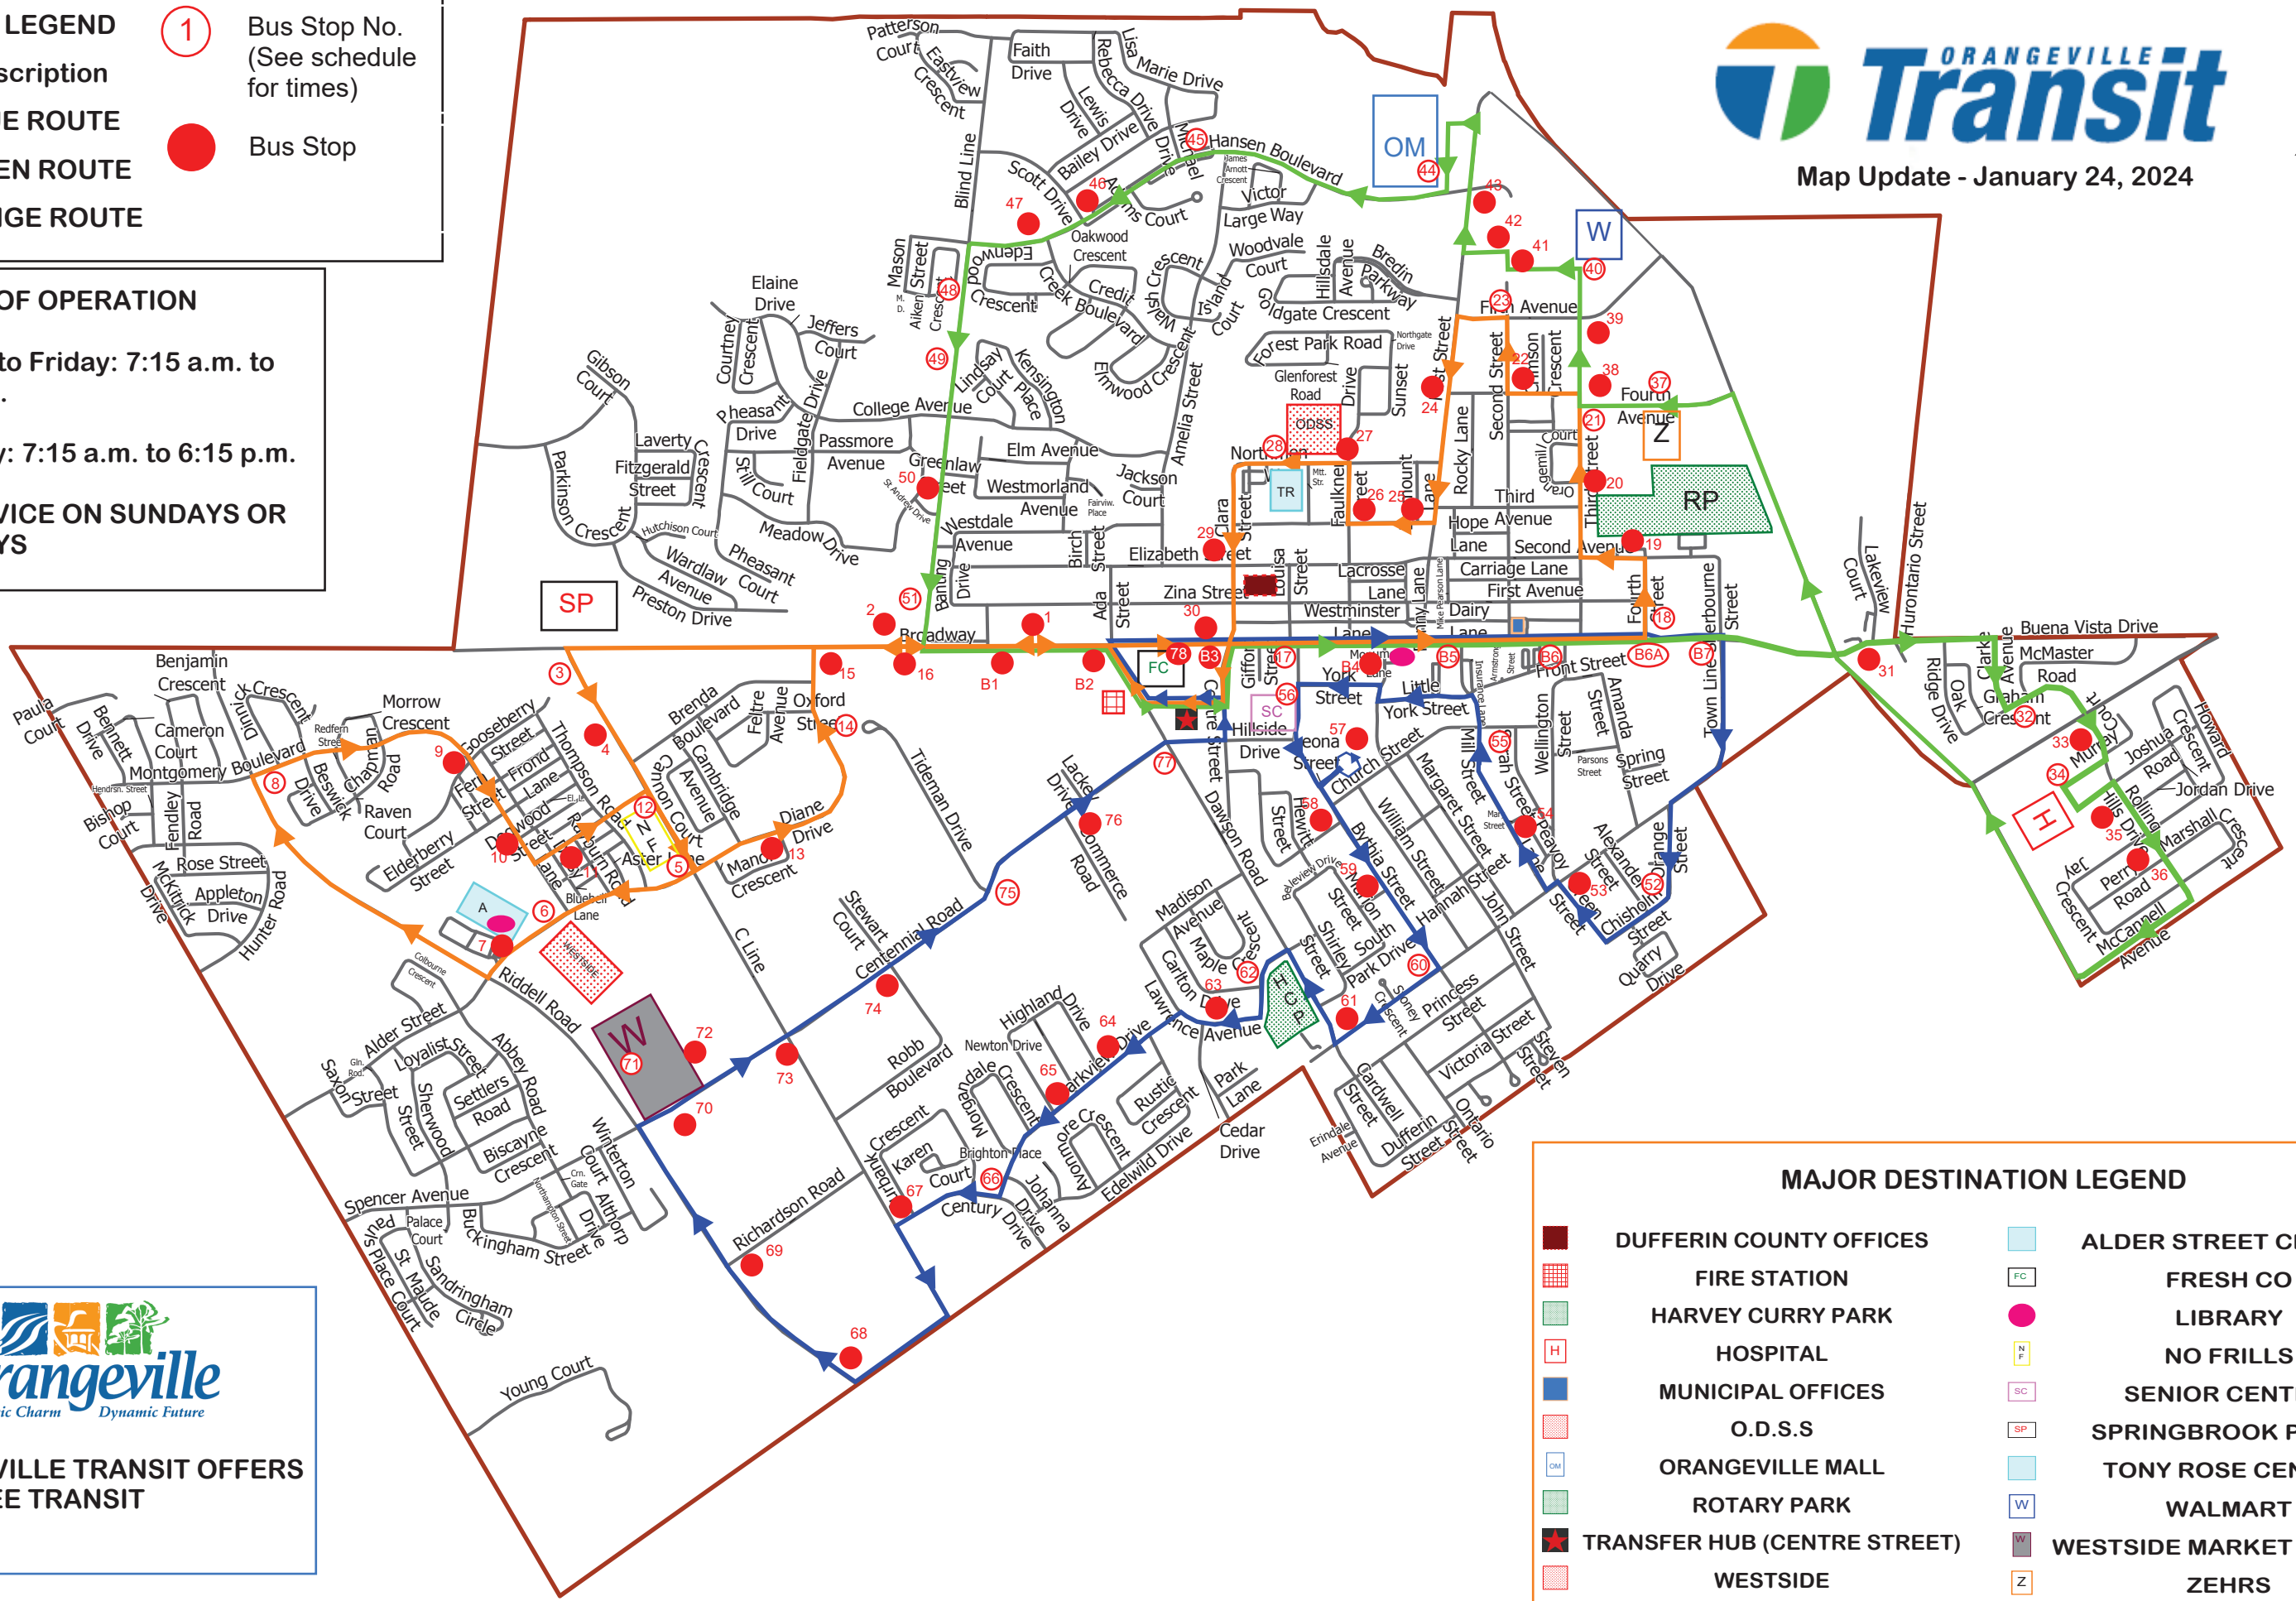

ROUTE LEGEND

① Bus Stop No. (See schedule for times)

● Bus Stop

— Description

— BLUE ROUTE

— GREEN ROUTE

— ORANGE ROUTE

HOURS OF OPERATION

Monday to Friday: 7:15 a.m. to 8:45 p.m.

Saturday: 7:15 a.m. to 6:15 p.m.

NO SERVICE ON SUNDAYS OR HOLIDAYS

ORANGEVILLE TRANSIT OFFERS FARE FREE TRANSIT

MAJOR DESTINATION LEGEND

DUFFERIN COUNTY OFFICES	ALDER STREET CENTRE
FIRE STATION	FRESH CO
HARVEY CURRY PARK	LIBRARY
HOSPITAL	NO FRILLS
MUNICIPAL OFFICES	SENIOR CENTRE
O.D.S.S	SPRINGBROOK PLAZA
ORANGEVILLE MALL	TONY ROSE CENTRE
ROTARY PARK	WALMART
TRANSFER HUB (CENTRE STREET)	WESTSIDE MARKET VILLAGE
WESTSIDE	ZEHRS